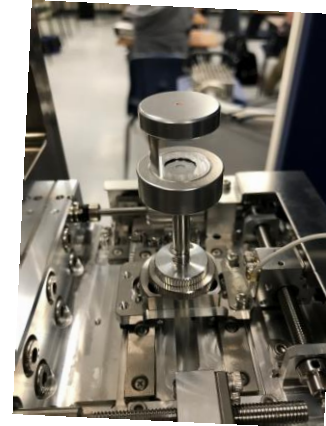

## UVD-STEM holder

### □ Features

- ✓ Provide STEM image by only holder
- ✓ No required additional any cables and detector
- ✓ Works with ABC
- ✓ Easy to load mesh sample

# Appearance of UVD-STEM holder

- ❑ **Sample Loading video**
  - ✓ Easy to load mesh sample