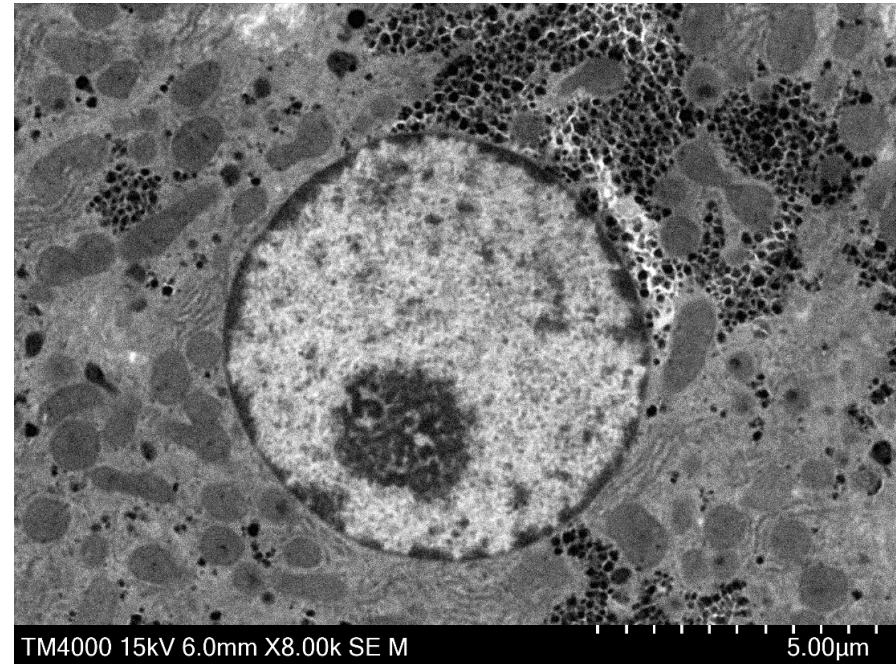

## UVD-STEM holder

### □ Features

- ✓ Provide STEM image by only holder
- ✓ No required additional any cables and detector
- ✓ Works with ABC
- ✓ Easy to load mesh sample

# Appearance of UVD-STEM holder

- ❑ **Sample Loading video**
  - ✓ Easy to load mesh sample